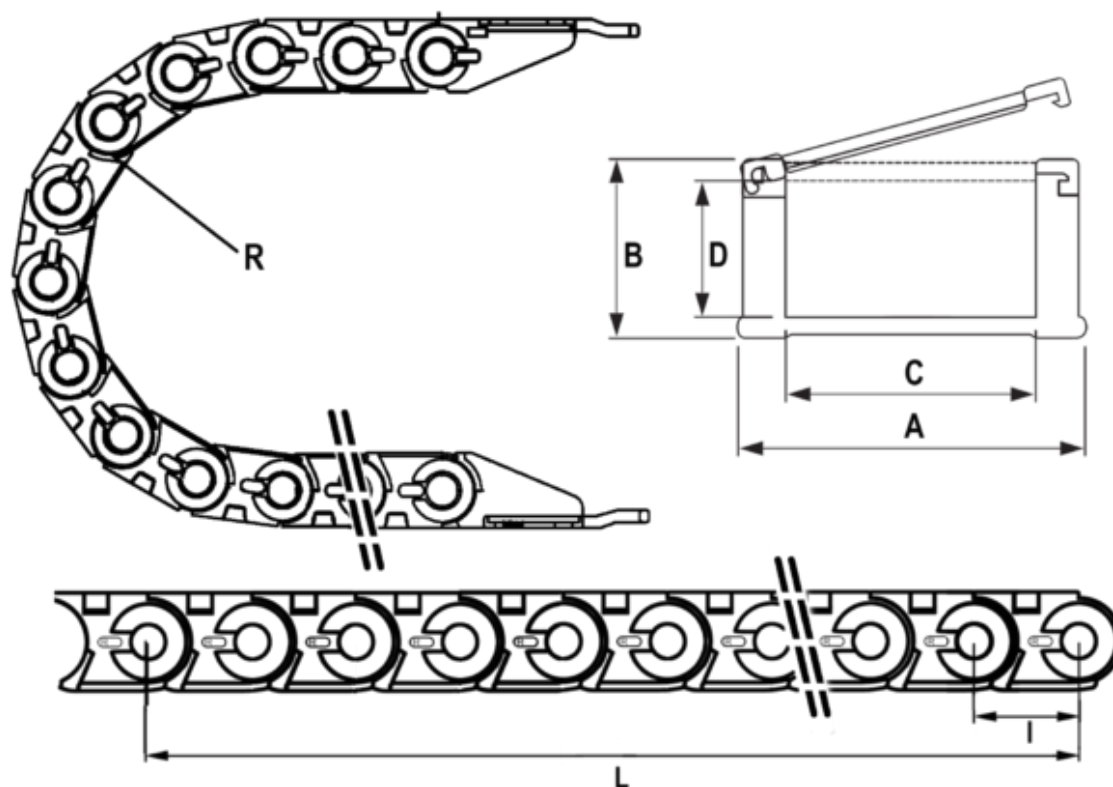

Data Sheet

Article number: 18CPS03015R038
Description: Cable chain, CPS MINI
Type CPS030.15.R38-990L (33 LK)

Measures

Full length	= 990mm
Inside Height	= 19
Inside Width	= 15
Link Length(Pitch)	= 30
Outside Height	= 26
Outside Width	= 29
Radius	= 038